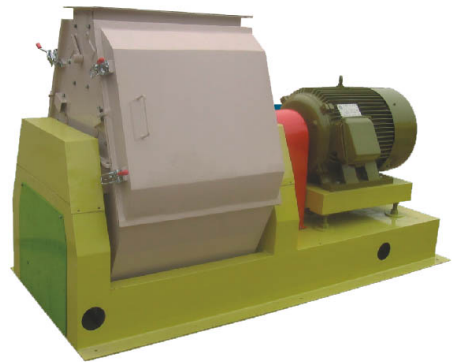

Wood & Feed Hammermill

As the main hammermill supplier in China, we are professional in feed industry related in pelletizing machinery. Wood & Feed Hammermill is one of our main products. SFSP-series is one kind of water drip type advanced hammermill in China.

Except widely used to crush each kind of straw, wood chip, tree branch, bark and leftover bits from agricultural wastes in pelletizing plants, SFSP-series can be also used as feed hammermill in the grinding of animal, pet, livestock, poultry, aquatic and other feed ingredients.

Water Drip Figure Vibrate Hammermill

Crush raw materials such as corn,cotton seeds waste,bean waste.95% can get through 60 meshes , no block.

Production efficiency is one-up in the world.When screen vibrates,the efficiency could be increased by 20-300%;By experiment,use 75Kw vibrate hammermill, impulse fan 5.5Kw,mesh diameter 1.2mm, the capacity to crush corn is 6 t/h.Degree of fineness:98% get through 24 meshes(0.85mm),80% get through 65 meshes,49% get through 80 meshes.

Auxiliary facilities are the same simple as ordinary water drip hammer mill.The power doesn't increase.

So it's very easy to update the old machine.

The machine is stable and reliable.Vibrator,elastomer, screen can be replaced outside the machine.